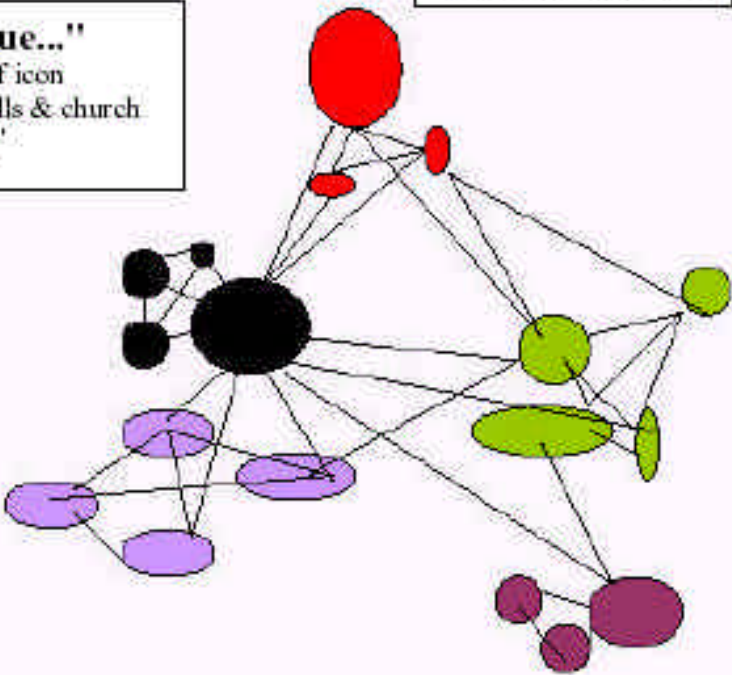

ICE has adopted a Multi-Dimensional Learning Model (MDLMtm) that combines visual images, auditory and tactile learning of abstract values and concepts, using the TerraCuddles[®] characters.

MDLM creates a network of interrelated visual, auditory and tactile data, connected through stories and emotion, that can be more easily memorized and recalled by all ages.

"Ringing True..."
Audio sounds of icon
"School bells, door bells & church bells too..."

Truthfulness
Verbal character value

TerraCuddles®

Little angels with a big message.

Because we could all use a little character in our lives.

TerraCuddles are earth angels

that reward and inspire positive values such as:

Truthfulness

Virtue

Responsibility

Forgiveness

Gratefulness

Tolerance

will be our primary mass media.

Other media, including videos, books, movies, and educational curriculum, will be extensions built from these core TerraCuddles television episodes.