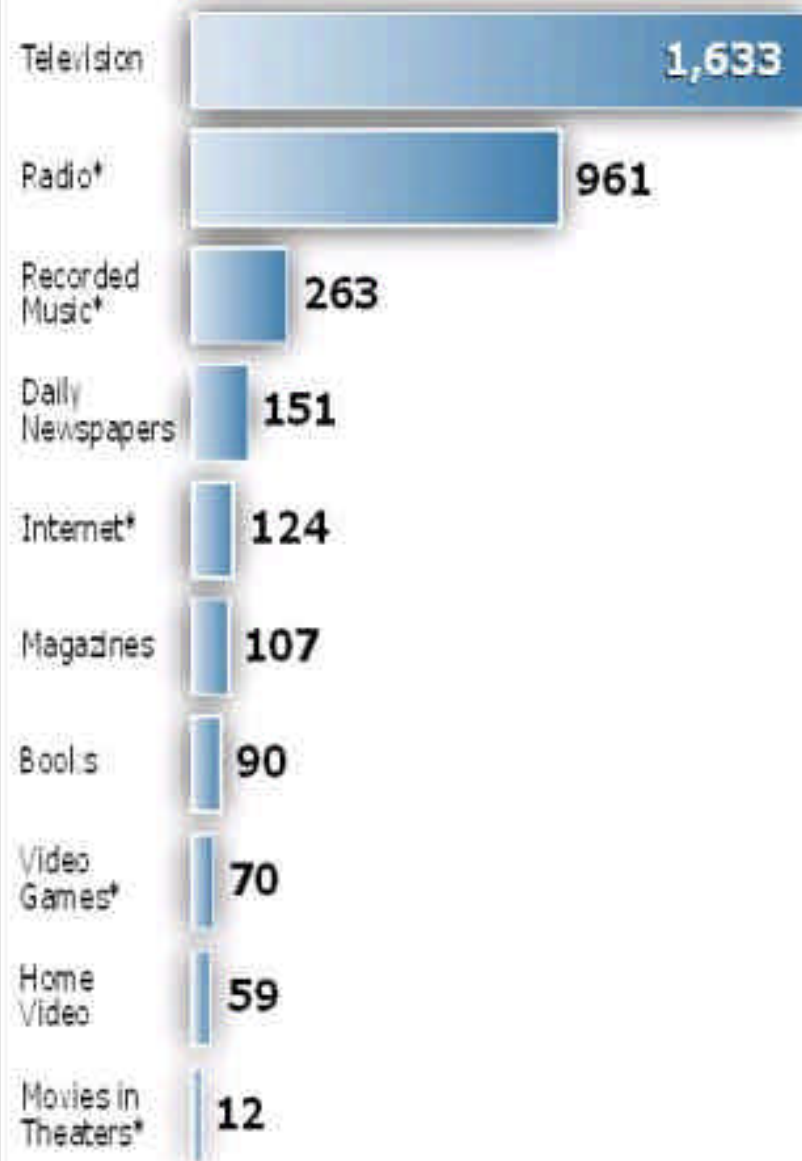

Why TerraCuddles Television? Audience Reach.

Hours Per Person Per Year – 2000

Source: Veronis, Suhler

*Age 12+, all others 18+

Why TerraCuddles Television? Audience Response.