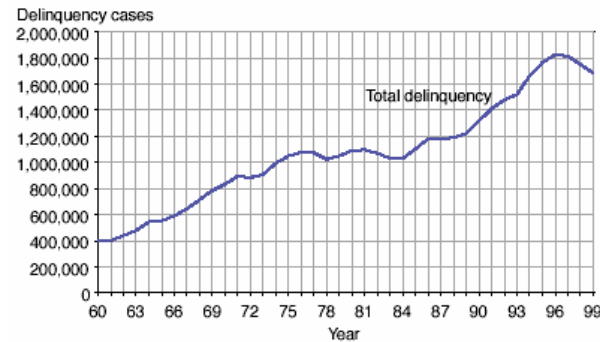

Institute for Character Enrichment

"To walk on water we all need a solid foundation."tm

Our Mission:

To promote moral development and a universal understanding of our common moral values.

Founding Campaign

Our daily newscasts are filled with reports of shootings, gangs, drugs, vandalism, alcoholism, suicides, failures of leadership, fights, crime and other human tragedy caused by people's actions — people whose internal compass has left them struggling, misguided or confused. This chart from the National Center for Juvenile Justice published in July 2003 paints a very clear picture. It has become increasingly difficult for our youth to sort out what is truly "the right thing to do."

Juvenile courts handled more than four times as many delinquency cases in 1999 as in 1960

■ On any given day in 1999, juvenile courts handled roughly 4,600 delinquency cases. In 1960, approximately 1,100 delinquency cases were processed daily.

By age 16 the juvenile case rate now exceeds 11% of our youth nationwide. These are the same youth who will become parents themselves, guiding their own children, and who represent the future for our society. We cannot continue as we have in the past and expect different results. *We must create change.*